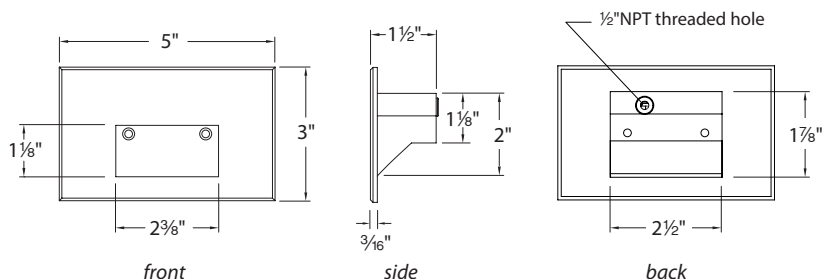

PRODUCT DESCRIPTION

Horizontal rectangle LEDme® Step Light. Designed for safety and style on stairways, patios, decks, balcony areas, walkways and building perimeters.

Features an architectural design. Energy efficient for long-lasting indoor and outdoor lighting solutions. Creates an attractive, romantic impression at night.