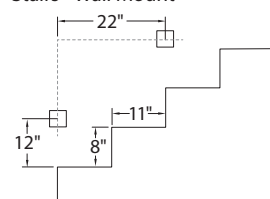

Stairs - Wall Mount