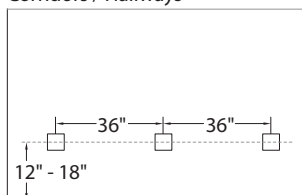

Model: WL-LED100

LEDme® Step Light

WAC LIGHTING

Responsible Lighting®

FIXTURE PERFORMANCE

Input Voltage	Light Color	Finish	Lumens		
WL-LED100	C	White	BBR Bronze on Brass	32	
			GH Graphite on Aluminum	32	
			SS Stainless Steel	45	
			BK Black on Aluminum	31	
			WT White on Aluminum	68	
			*BN Brushed Nickel on Aluminum	31	
	AM	Amber	BBR Bronze on Brass	21	
			SS Stainless Steel	28	
			BK Black on Aluminum	19	
			WT White on Aluminum	38	
			*BN Brushed Nickel on Aluminum	19	
			BZ Bronze on Aluminum	21	
	RD	Red	SS Stainless Steel	3	
			BK Black on Aluminum	2	
			WT White on Aluminum	4	
			*BN Brushed Nickel on Aluminum	2	
BZ Bronze on Aluminum			2		
BL			Blue	SS Stainless Steel	5
	BK Black on Aluminum	3			
	WT White on Aluminum	8			
	*BN Brushed Nickel on Aluminum	3			
	BZ Bronze on Aluminum	4			

Input Voltage	Light Color	Finish	Lumens			
WL-LED100F	C	White	SS Stainless Steel	37		
			GH Graphite on Aluminum	32		
			BK Black on Aluminum	25		
			WT White on Aluminum	58		
			*BN Brushed Nickel on Aluminum	25		
			BZ Bronze on Aluminum	27		
	AM	Amber	SS Stainless Steel	20		
			BK Black on Aluminum	14		
			WT White on Aluminum	29		
			*BN Brushed Nickel on Aluminum	14		
			BZ Bronze on Aluminum	15		
			RD	Red	SS Stainless Steel	2
	BK Black on Aluminum	1.5				
	WT White on Aluminum	3				
	*BN Brushed Nickel on Aluminum	1.5				
	BZ Bronze on Aluminum	2				
BL	Blue	SS Stainless Steel			4	
		BK Black on Aluminum	3			
		WT White on Aluminum	6			
		*BN Brushed Nickel on Aluminum	3			
		BZ Bronze on Aluminum	3			

*Brushed Nickel Finish is for interior use only

SPACING RECOMMENDATIONS FOR OPTIMAL LIGHT DISTRIBUTION

Corridors / Hallways