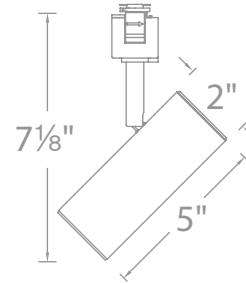

PRODUCT DESCRIPTION

Silo offers superior light output in a small, sleek design. Engineered synthesis of driver, single point source LED, optical and thermal management in a slender die-cast housing. Ideal for residential, retail and lower mounting height commercial applications.

FEATURES

- 35° TIR lens pre-installed. 25° TIR lens included
- Integral driver and high output COB LED
- Outperforms halogen 65W MR16
- Accommodates one flat lens accessory or one glare control accessory
- 350° horizontal and 90° vertical aiming
- 80,000 hour rated life
- 5 year WAC Lighting product warranty

SPECIFICATIONS

1. **Construction:** Die-cast aluminum with removable front cap for lenses or accessories
2. **Input:** 120VAC 50/60Hz
3. **Power:** 10W
4. **Light Source:** High output COB LED
5. **Dimming:** 100%-5% electronic low voltage (ELV) dimmer
6. **Standards:** UL & cUL Listed, Energy Star®, CEC Title 24 Compliant
7. **Finish:** Powder coated

ORDER NUMBER

Track	Model	Beam	Lumens	CBCP	Color Temp	CRI	Finish
H H Track	2010	25°	790	2575	930 3000K	90	BK Black WT White
L L Track		35°	790	1545			
J J/J2 Track							

-2010-930-

Example: **H-2010-930-BK**

FLAT LENS

Amber	LENS-11-AMB
Blue	LENS-11-BLU
Green	LENS-11-GRN
Red	LENS-11-RED
Yellow	LENS-11-YEL

FLAT LENS

Frosted	LENS-11-FR
Spread	LENS-11-SPR
Beam elongating	LENS-11-BEL

GLARE CONTROL

Cross louver - Black	LENS-11P-CRL-BK
Cross louver - White	LENS-11P-CRL-WT
Snoot - Black	LENS-11-SNOOT-BK
Snoot - White	LENS-11-SNOOT-WT

WAC Lighting

www.waclighting.com

Phone (800) 526.2588 • Fax (800) 526.2585

Headquarters/Eastern Distribution Center

44 Harbor Park Drive • Port Washington, NY 11050

Phone (516) 515.5000 • Fax (516) 515.5050

Western Distribution Center

1750 Archibald Avenue • Ontario, CA 91760

Phone (800) 526.2588 • Fax (800) 526.2585